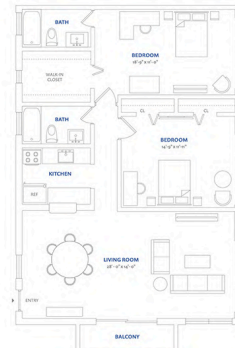

2 Bedroom Residences

normandycove.com

2 Bedroom Floorplans Building 1000/1006/1010

Line 21 | 698 sq. ft.

Line 23 | 756 sq. ft.

Line 28 | 862 sq. ft.

Line 29 | 880 sq. ft.

Line 20 | 1045 sq. ft.

Line 19 | 1208 sq. ft.

Line 18 | 1229 sq. ft.

Floorplans are artist's rendering. All dimensions are approximate. Actual product and specifications may vary in dimension or detail. Not all features are available in every rental home. Prices and availability are subject to change. Please see a representative for details.

normandycove.com

Line 19 | 2 Bedroom Residences

Bedroom

Line 19 | 2 Bedroom Residences

Balcony

Line 19 | 2 Bedroom Residences Bathroom