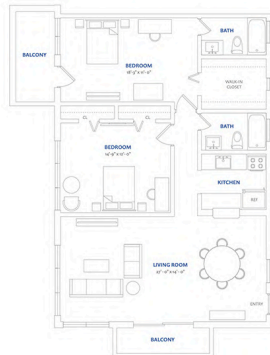

2 Bedroom Residences

normandycove.com

2 Bedroom Floorplans Building 1000/1006/1010

Line 21 | 698 sq. ft.

Line 23 | 756 sq. ft.

Line 28 | 862 sq. ft.

Line 29 | 880 sq. ft.

Line 20 | 1045 sq. ft.

Line 19 | 1208 sq. ft.

Line 18 | 1229 sq. ft.

Floorplans are artist's rendering. All dimensions are approximate. Actual product and specifications may vary in dimension or detail. Not all features are available in every rental home. Prices and availability are subject to change. Please see a representative for details.

normandycove.com

Line 19 | 2 Bedroom Residences

Bedroom

Line 19 | 2 Bedroom Residences

Balcony

Line 19 | 2 Bedroom Residences Bathroom