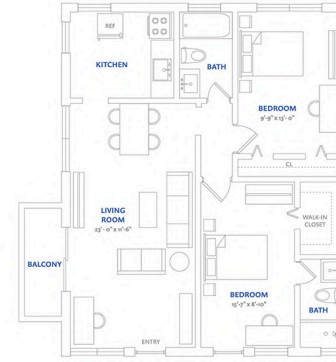

2 Bedroom Residences

normandycove.com

2 Bedroom Floorplans Building 1000/1006/1010

Line 21 | 698 sq. ft.

Line 23 | 756 sq. ft.

Line 28 | 862 sq. ft.

Line 29 | 880 sq. ft.

Line 20 | 1045 sq. ft.

Line 19 | 1208 sq. ft.

Line 18 | 1229 sq. ft.

Floorplans are artist's rendering. All dimensions are approximate. Actual product and specifications may vary in dimension or detail. Not all features are available in every rental home. Prices and availability are subject to change. Please see a representative for details.

normandycove.com

Line 19 | 2 Bedroom Residences

Bedroom

Line 19 | 2 Bedroom Residences

Balcony

Line 19 | 2 Bedroom Residences Bathroom