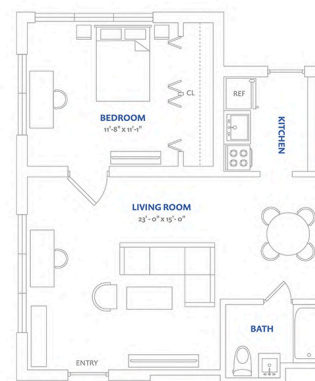

1 Bedroom Floorplans Building 1006

Line 22 | 454 sq. ft.

Line 21 | 458 sq. ft.

Line 23 | 459 sq. ft.

Line 22 | 484 sq. ft.

Line 25 | 529 sq. ft.

Line 27 | 604 sq. ft.

Line 26 | 620 sq. ft.

Floorplans are artist's rendering. All dimensions are approximate. Actual product and specifications may vary in dimension or detail. Not all features are available in every rental home. Prices and availability are subject to change. Please see a representative for details.

normandycove.com

1 Bedroom Floorplans Building 1016/1018/1020

Line 41 | 473 sq. ft.

Line 40 | 491 sq. ft.

Line 42 | 491 sq. ft.

Line 31 | 533 sq. ft.

Line 32 | 566 sq. ft.

Line 31 | 661 sq. ft.

Line 50 | 675 sq. ft.

Line 51 | 679 sq. ft.

Line 32 | 688 sq. ft.

Floorplans are artist's rendering. All dimensions are approximate. Actual product and specifications may vary in dimension or detail. Not all features are available in every rental home. Prices and availability are subject to change. Please see a representative for details.