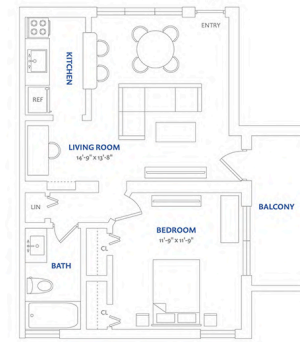

1 Bedroom Residences

normandycove.com

1 Bedroom Floorplans Building 1000

Line 13 | 582 sq. ft.

Line 15 | 582 sq. ft.

Line 17 | 582-592 sq. ft.

Line 10 | 591 sq. ft.

Line 12 | 592 sq. ft.

Line 14 | 592 sq. ft.

Line 11 | 595 sq. ft.

Floorplans are artist's rendering. All dimensions are approximate. Actual product and specifications may vary in dimension or detail. Not all features are available in every rental home. Prices and availability are subject to change. Please see a representative for details.

1 Bedroom Floorplans Building 1006

Line 22 | 454 sq. ft.

Line 21 | 458 sq. ft.

Line 23 | 459 sq. ft.

Line 22 | 484 sq. ft.

Line 25 | 529 sq. ft.

Line 27 | 604 sq. ft.

Line 26 | 620 sq. ft.

Floorplans are artist's rendering. All dimensions are approximate. Actual product and specifications may vary in dimension or detail. Not all features are available in every rental home. Prices and availability are subject to change. Please see a representative for details.