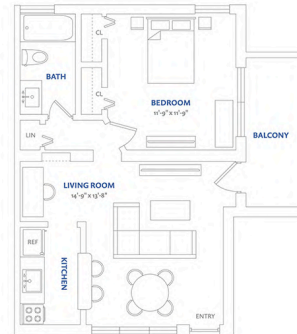

1 Bedroom Residences

normandycove.com

1 Bedroom Floorplans Building 1000

Line 13 | 582 sq. ft.

Line 15 | 582 sq. ft.

Line 17 | 582-592 sq. ft.

Line 10 | 591 sq. ft.

Line 12 | 592 sq. ft.

Line 14 | 592 sq. ft.

Line 11 | 595 sq. ft.

Floorplans are artist's rendering. All dimensions are approximate. Actual product and specifications may vary in dimension or detail. Not all features are available in every rental home. Prices and availability are subject to change. Please see a representative for details.

1 Bedroom Floorplans Building 1006

Line 22 | 454 sq. ft.

Line 21 | 458 sq. ft.

Line 23 | 459 sq. ft.

Line 22 | 484 sq. ft.

Line 25 | 529 sq. ft.

Line 27 | 604 sq. ft.

Line 26 | 620 sq. ft.

Floorplans are artist's rendering. All dimensions are approximate. Actual product and specifications may vary in dimension or detail. Not all features are available in every rental home. Prices and availability are subject to change. Please see a representative for details.