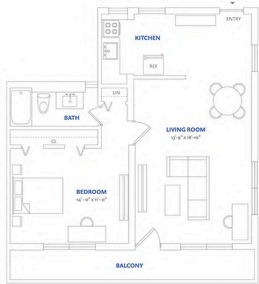

Line 50 | 675 sq. ft.

Line 51 | 679 sq. ft.

Line 32 | 688 sq. ft.

Floorplans are artist's rendering. All dimensions are approximate. Actual product and specifications may vary in dimension or detail. Not all features are available in every rental home. Prices and availability are subject to change. Please see a representative for details.

1 Bedroom Floorplans Building 1022

Line 61 | 589 sq. ft.

Line 62 | 589 sq. ft.

Line 63 | 589 sq. ft.

Line 60 | 611 sq. ft.

Line 66 | 706 sq. ft.

Line 60 | 723 sq. ft.

Line 67 | 739 sq. ft.

Line 61 | 746 sq. ft.

Line 62 | 746 sq. ft.

Line 63 | 746 sq. ft.

Line 64 | 746 sq. ft.

Line 65 | 773 sq. ft.

Floorplans are artist's rendering. All dimensions are approximate. Actual product and specifications may vary in dimension or detail. Not all features are available in every rental home. Prices and availability are subject to change. Please see a representative for details.

normandycove.com

Line 13 | 1 Bedroom Residences

Kitchen

Line 13 | 1 Bedroom Residences Balcony

Line 13 | 1 Bedroom Residences

Bathroom