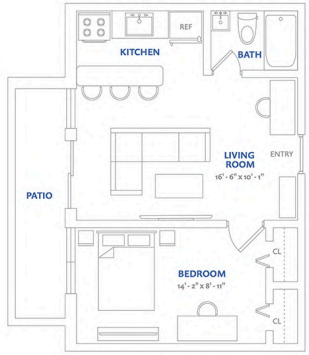

1 Bedroom Residences

normandycove.com

1 Bedroom Floorplans Building 1000

Line 13 | 582 sq. ft.

Line 15 | 582 sq. ft.

Line 17 | 582-592 sq. ft.

Line 10 | 591 sq. ft.

Line 12 | 592 sq. ft.

Line 14 | 592 sq. ft.

Line 11 | 595 sq. ft.

Floorplans are artist's rendering. All dimensions are approximate. Actual product and specifications may vary in dimension or detail. Not all features are available in every rental home. Prices and availability are subject to change. Please see a representative for details.

1 Bedroom Floorplans Building 1006

Line 22 | 454 sq. ft.

Line 21 | 458 sq. ft.

Line 23 | 459 sq. ft.

Line 22 | 484 sq. ft.

Line 25 | 529 sq. ft.

Line 27 | 604 sq. ft.

Line 26 | 620 sq. ft.

Floorplans are artist's rendering. All dimensions are approximate. Actual product and specifications may vary in dimension or detail. Not all features are available in every rental home. Prices and availability are subject to change. Please see a representative for details.