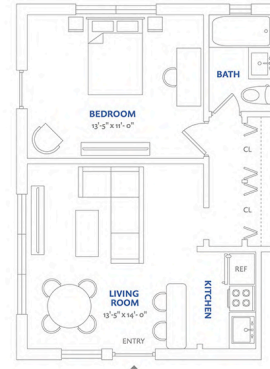

1 Bedroom Floorplans Building 1006

Line 22 | 454 sq. ft.

Line 21 | 458 sq. ft.

Line 23 | 459 sq. ft.

Line 22 | 484 sq. ft.

Line 25 | 529 sq. ft.

Line 27 | 604 sq. ft.

Line 26 | 620 sq. ft.

Floorplans are artist's rendering. All dimensions are approximate. Actual product and specifications may vary in dimension or detail. Not all features are available in every rental home. Prices and availability are subject to change. Please see a representative for details.

normandycove.com

1 Bedroom Floorplans Building 1016/1018/1020

Line 41 | 473 sq. ft.

Line 40 | 491 sq. ft.

Line 42 | 491 sq. ft.

Line 31 | 533 sq. ft.

Line 32 | 566 sq. ft.

Line 31 | 661 sq. ft.

Line 50 | 675 sq. ft.

Line 51 | 679 sq. ft.

Line 32 | 688 sq. ft.

Floorplans are artist's rendering. All dimensions are approximate. Actual product and specifications may vary in dimension or detail. Not all features are available in every rental home. Prices and availability are subject to change. Please see a representative for details.